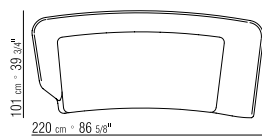

COD 21603

COD 21698