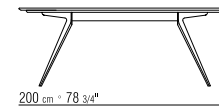

ARTICOLI 23880-23881-23882 NON DISPONIBILI NELLA VERSIONE MARMO TAVOLI CON PIANO IN LEGNO H.73 CM, CON PIANO IN MARMO H.74 CM

CATEGORIES TABLES - SMALL TABLES **PRODUCT** TABLE **FRAME** IN METAL SATINED, CHROMED, BURNISHED, CHAMPAGNE, BLACK CHROMED, WHITE 100, BLACK 900. RESTS ON PADS MADE OF THERMOPLASTIC MATERIAL **TOP** IN WOOD CANALETTO WALNUT, CANALETTO WALNUT EXTRA, CANALETTO WALNUT STAINED COFFEE. ASHWOOD NATURAL, STAINED TEAK, STAINED EBONY, STAINED WENGE, STAINED CHERRY, STAINED WALNUT, STAINED COFFEE, STAINED BROWN, OR LACQUERED WHITE, BLACK, GREY-GREEN, LILAC, MOCHA, SALMON PINK, DOVE GREY, PINE GREEN. ALSO AVAILABLE WITH MARBLE GLOSSY WHITE CARRARA, GLOSSY BLACK MARQUINIA, GLOSSY CALACATTA ORO, MAT CALACATTA ORO, GLOSSY EMPERADOR, MAT EMPERADOR

ART. 23880-23881-23882 NOT AVAILABLE WITH MARBLE TABLES WITH WOOD TOP H.73 CM, WITH MARBLE TOP H.74 CM

COD 23880

COD 23881

COD 23882

COD 23885

COD 23886

COD 23887

COD 23888