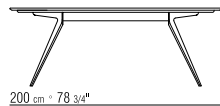

ARTICOLI 23880-23881-23882 NON DISPONIBILI NELLA VERSIONE MARMO TAVOLI CON PIANO IN LEGNO H.73 CM, CON PIANO IN MARMO H.74 CM

CATEGORIES TABLES - SMALL TABLES **PRODUCT** TABLE **FRAME** IN METAL SATINED, CHROMED, BURNISHED, CHAMPAGNE, BLACK CHROMED, WHITE 100, BLACK 900. RESTS ON PADS MADE OF THERMOPLASTIC MATERIAL **TOP** IN WOOD CANALETTO WALNUT, CANALETTO WALNUT EXTRA, CANALETTO WALNUT STAINED COFFEE. ASHWOOD NATURAL, STAINED TEAK, STAINED EBONY, STAINED WENGE, STAINED CHERRY, STAINED WALNUT, STAINED COFFEE, STAINED BROWN, OR LACQUERED WHITE, BLACK, GREY-GREEN, LILAC, MOCHA, SALMON PINK, DOVE GREY, PINE GREEN. ALSO AVAILABLE WITH MARBLE GLOSSY WHITE CARRARA, GLOSSY BLACK MARQUINIA, GLOSSY CALACATTA ORO, MAT CALACATTA ORO, GLOSSY EMPERADOR, MAT EMPERADOR

ART. 23880-23881-23882 NOT AVAILABLE WITH MARBLE TABLES WITH WOOD TOP H.73 CM, WITH MARBLE TOP H.74 CM

COD 23880

COD 23881

COD 23882

COD 23885

COD 23886

COD 23887

COD 23888