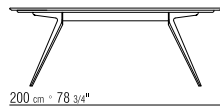

ARTICOLI 23880-23881-23882 NON DISPONIBILI NELLA VERSIONE MARMO TAVOLI CON PIANO IN LEGNO H.73 CM, CON PIANO IN MARMO H.74 CM

CATEGORIES TABLES - SMALL TABLES **PRODUCT** TABLE **FRAME** IN METAL SATINED, CHROMED, BURNISHED, CHAMPAGNE, BLACK CHROMED, WHITE 100, BLACK 900. RESTS ON PADS MADE OF THERMOPLASTIC MATERIAL **TOP** IN WOOD CANALETTO WALNUT, CANALETTO WALNUT EXTRA, CANALETTO WALNUT STAINED COFFEE. ASHWOOD NATURAL, STAINED TEAK, STAINED EBONY, STAINED WENGE, STAINED CHERRY, STAINED WALNUT, STAINED COFFEE, STAINED BROWN, OR LACQUERED WHITE, BLACK, GREY-GREEN, LILAC, MOCHA, SALMON PINK, DOVE GREY, PINE GREEN. ALSO AVAILABLE WITH MARBLE GLOSSY WHITE CARRARA, GLOSSY BLACK MARQUINIA, GLOSSY CALACATTA ORO, MAT CALACATTA ORO, GLOSSY EMPERADOR, MAT EMPERADOR

ART. 23880-23881-23882 NOT AVAILABLE WITH MARBLE TABLES WITH WOOD TOP H.73 CM, WITH MARBLE TOP H.74 CM

COD 23880

COD 23881

COD 23882

COD 23885

COD 23886

COD 23887

COD 23888