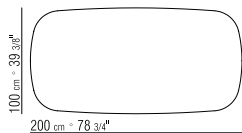

ARTICOLI 23880-23881-23882 NON DISPONIBILI NELLA VERSIONE MARMO TAVOLI CON PIANO IN LEGNO H.73 CM, CON PIANO IN MARMO H.74 CM

CATEGORIES TABLES - SMALL TABLES **PRODUCT** TABLE **FRAME** IN METAL SATINED, CHROMED, BURNISHED, CHAMPAGNE, BLACK CHROMED, WHITE 100, BLACK 900. RESTS ON PADS MADE OF THERMOPLASTIC MATERIAL **TOP** IN WOOD CANALETTO WALNUT, CANALETTO WALNUT EXTRA, CANALETTO WALNUT STAINED COFFEE. ASHWOOD NATURAL, STAINED TEAK, STAINED EBONY, STAINED WENGE, STAINED CHERRY, STAINED WALNUT, STAINED COFFEE, STAINED BROWN, OR LACQUERED WHITE, BLACK, GREY-GREEN, LILAC, MOCHA, SALMON PINK, DOVE GREY, PINE GREEN. ALSO AVAILABLE WITH MARBLE GLOSSY WHITE CARRARA, GLOSSY BLACK MARQUINIA, GLOSSY CALACATTA ORO, MAT CALACATTA ORO, GLOSSY EMPERADOR, MAT EMPERADOR

ART. 23880-23881-23882 NOT AVAILABLE WITH MARBLE TABLES WITH WOOD TOP H.73 CM, WITH MARBLE TOP H.74 CM

COD 23880

COD 23881

COD 23882

COD 23885

COD 23886

COD 23887

COD 23888