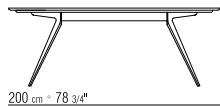

ARTICOLI 23880-23881-23882 NON DISPONIBILI NELLA VERSIONE MARMO TAVOLI CON PIANO IN LEGNO H.73 CM, CON PIANO IN MARMO H.74 CM

CATEGORIES TABLES - SMALL TABLES **PRODUCT** TABLE **FRAME** IN METAL SATINED, CHROMED, BURNISHED, CHAMPAGNE, BLACK CHROMED, WHITE 100, BLACK 900. RESTS ON PADS MADE OF THERMOPLASTIC MATERIAL **TOP** IN WOOD CANALETTO WALNUT, CANALETTO WALNUT EXTRA, CANALETTO WALNUT STAINED COFFEE. ASHWOOD NATURAL, STAINED TEAK, STAINED EBONY, STAINED WENGE, STAINED CHERRY, STAINED WALNUT, STAINED COFFEE, STAINED BROWN, OR LACQUERED WHITE, BLACK, GREY-GREEN, LILAC, MOCHA, SALMON PINK, DOVE GREY, PINE GREEN. ALSO AVAILABLE WITH MARBLE GLOSSY WHITE CARRARA, GLOSSY BLACK MARQUINIA, GLOSSY CALACATTA ORO, MAT CALACATTA ORO, GLOSSY EMPERADOR, MAT EMPERADOR

ART. 23880-23881-23882 NOT AVAILABLE WITH MARBLE TABLES WITH WOOD TOP H.73 CM, WITH MARBLE TOP H.74 CM

COD 23880

COD 23881

COD 23882

COD 23885

COD 23886

COD 23887

COD 23888