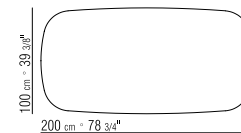

ARTICOLI 23880-23881-23882 NON DISPONIBILI NELLA VERSIONE MARMO TAVOLI CON PIANO IN LEGNO H.73 CM, CON PIANO IN MARMO H.74 CM

CATEGORIES TABLES - SMALL TABLES **PRODUCT** TABLE **FRAME** IN METAL SATINED, CHROMED, BURNISHED, CHAMPAGNE, BLACK CHROMED, WHITE 100, BLACK 900. RESTS ON PADS MADE OF THERMOPLASTIC MATERIAL **TOP** IN WOOD CANALETTO WALNUT, CANALETTO WALNUT EXTRA, CANALETTO WALNUT STAINED COFFEE. ASHWOOD NATURAL, STAINED TEAK, STAINED EBONY, STAINED WENGE, STAINED CHERRY, STAINED WALNUT, STAINED COFFEE, STAINED BROWN, OR LACQUERED WHITE, BLACK, GREY-GREEN, LILAC, MOCHA, SALMON PINK, DOVE GREY, PINE GREEN. ALSO AVAILABLE WITH MARBLE GLOSSY WHITE CARRARA, GLOSSY BLACK MARQUINIA, GLOSSY CALACATTA ORO, MAT CALACATTA ORO, GLOSSY EMPERADOR, MAT EMPERADOR

ART. 23880-23881-23882 NOT AVAILABLE WITH MARBLE TABLES WITH WOOD TOP H.73 CM, WITH MARBLE TOP H.74 CM

COD 23880

COD 23881

COD 23882

COD 23885

COD 23886

COD 23887

COD 23888