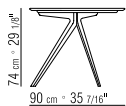

ARTICOLI 23880-23881-23882 NON DISPONIBILI NELLA VERSIONE MARMO TAVOLI CON PIANO IN LEGNO H.73 CM, CON PIANO IN MARMO H.74 CM

CATEGORIES TABLES - SMALL TABLES **PRODUCT** TABLE **FRAME** IN METAL SATINED, CHROMED, BURNISHED, CHAMPAGNE, BLACK CHROMED, WHITE 100, BLACK 900. RESTS ON PADS MADE OF THERMOPLASTIC MATERIAL **TOP** IN WOOD CANALETTO WALNUT, CANALETTO WALNUT EXTRA, CANALETTO WALNUT STAINED COFFEE. ASHWOOD NATURAL, STAINED TEAK, STAINED EBONY, STAINED WENGE, STAINED CHERRY, STAINED WALNUT, STAINED COFFEE, STAINED BROWN, OR LACQUERED WHITE, BLACK, GREY-GREEN, LILAC, MOCHA, SALMON PINK, DOVE GREY, PINE GREEN. ALSO AVAILABLE WITH MARBLE GLOSSY WHITE CARRARA, GLOSSY BLACK MARQUINIA, GLOSSY CALACATTA ORO, MAT CALACATTA ORO, GLOSSY EMPERADOR, MAT EMPERADOR

ART. 23880-23881-23882 NOT AVAILABLE WITH MARBLE TABLES WITH WOOD TOP H.73 CM, WITH MARBLE TOP H.74 CM

COD 23880

COD 23881

COD 23882

COD 23885

COD 23886

COD 23887

COD 23888