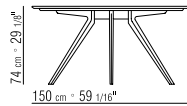

ARTICOLI 23880-23881-23882 NON DISPONIBILI NELLA VERSIONE MARMO TAVOLI CON PIANO IN LEGNO H.73 CM, CON PIANO IN MARMO H.74 CM

CATEGORIES TABLES - SMALL TABLES **PRODUCT** TABLE **FRAME** IN METAL SATINED, CHROMED, BURNISHED, CHAMPAGNE, BLACK CHROMED, WHITE 100, BLACK 900. RESTS ON PADS MADE OF THERMOPLASTIC MATERIAL **TOP** IN WOOD CANALETTO WALNUT, CANALETTO WALNUT EXTRA, CANALETTO WALNUT STAINED COFFEE. ASHWOOD NATURAL, STAINED TEAK, STAINED EBONY, STAINED WENGE, STAINED CHERRY, STAINED WALNUT, STAINED COFFEE, STAINED BROWN, OR LACQUERED WHITE, BLACK, GREY-GREEN, LILAC, MOCHA, SALMON PINK, DOVE GREY, PINE GREEN. ALSO AVAILABLE WITH MARBLE GLOSSY WHITE CARRARA, GLOSSY BLACK MARQUINIA, GLOSSY CALACATTA ORO, MAT CALACATTA ORO, GLOSSY EMPERADOR, MAT EMPERADOR

ART. 23880-23881-23882 NOT AVAILABLE WITH MARBLE TABLES WITH WOOD TOP H.73 CM, WITH MARBLE TOP H.74 CM

COD 23880

COD 23881

COD 23882

COD 23885

COD 23886

COD 23887

COD 23888