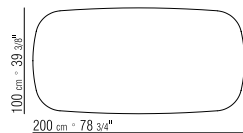

ARTICOLI 23880-23881-23882 NON DISPONIBILI NELLA VERSIONE MARMO TAVOLI CON PIANO IN LEGNO H.73 CM, CON PIANO IN MARMO H.74 CM

CATEGORIES TABLES - SMALL TABLES **PRODUCT** TABLE **FRAME** IN METAL SATINED, CHROMED, BURNISHED, CHAMPAGNE, BLACK CHROMED, WHITE 100, BLACK 900. RESTS ON PADS MADE OF THERMOPLASTIC MATERIAL **TOP** IN WOOD CANALETTO WALNUT, CANALETTO WALNUT EXTRA, CANALETTO WALNUT STAINED COFFEE. ASHWOOD NATURAL, STAINED TEAK, STAINED EBONY, STAINED WENGE, STAINED CHERRY, STAINED WALNUT, STAINED COFFEE, STAINED BROWN, OR LACQUERED WHITE, BLACK, GREY-GREEN, LILAC, MOCHA, SALMON PINK, DOVE GREY, PINE GREEN. ALSO AVAILABLE WITH MARBLE GLOSSY WHITE CARRARA, GLOSSY BLACK MARQUINIA, GLOSSY CALACATTA ORO, MAT CALACATTA ORO, GLOSSY EMPERADOR, MAT EMPERADOR

ART. 23880-23881-23882 NOT AVAILABLE WITH MARBLE TABLES WITH WOOD TOP H.73 CM, WITH MARBLE TOP H.74 CM

COD 23880

COD 23881

COD 23882

COD 23885

COD 23886

COD 23887

COD 23888