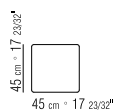

TOP IN THE FOLLOWING TYPES OF STONE:

LAVA STONE, PORPHYRY, PIETRA DEL CARDOSO, BEOLA ARGENTATA (SILVERY GREEN GNEISS)

COVER IN WATER-REPELLENT MATERIAL;

COVER IS UPON REQUEST, WITH UPCHARGE

238K0

238K1

238K4