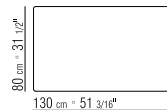

TOP IN THE FOLLOWING TYPES OF STONE:

LAVA STONE, PORPHYRY, PIETRA DEL CARDOSO, BEOLA ARGENTATA (SILVERY GREEN GNEISS)

COVER IN WATER-REPELLENT MATERIAL;

COVER IS UPON REQUEST, WITH UPCHARGE

238K0

238K1

238K4