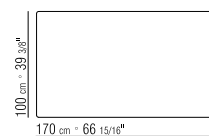

238K0

238K7

238K8

238K9