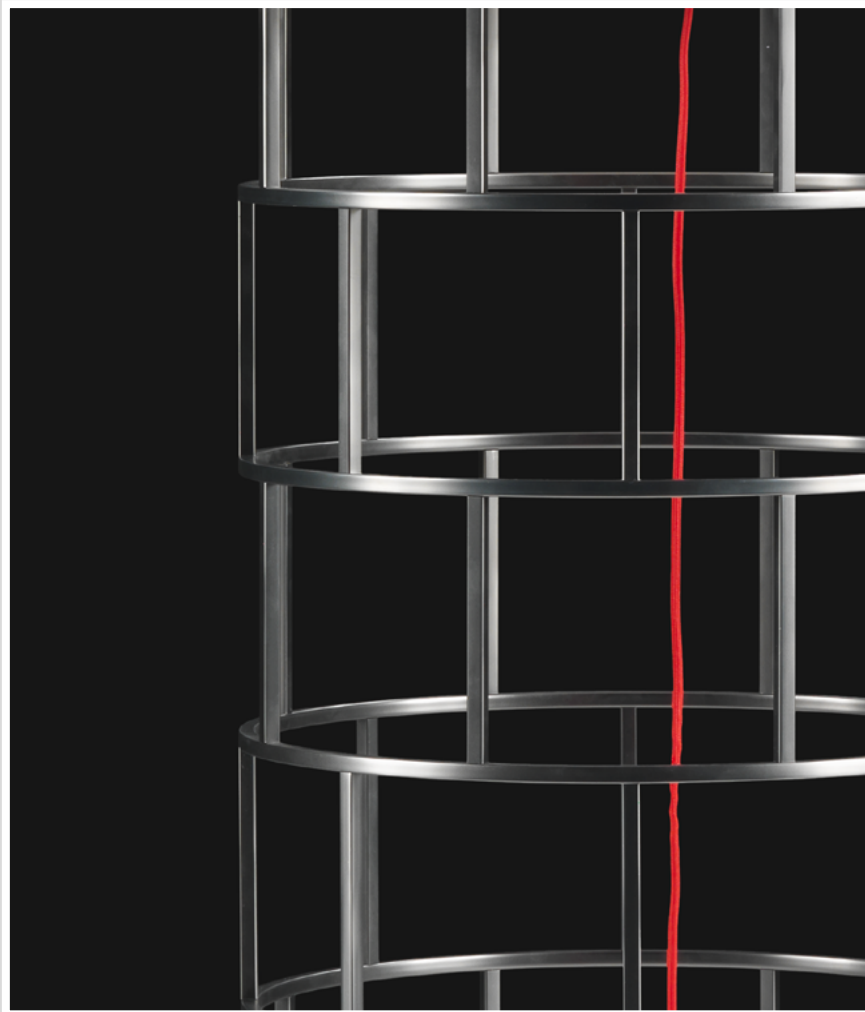

MOOD

FLEXFORM

FLEXFORM | MADE IN ITALY

RIVIERA *ROBERTO LAZZERONI* 2015

LIBRERIE | COMPLEMENTI | CONTENITORI BOOKSHELVES | FURNISHINGS | CABINETS

FLEXFORM Spa

Via Einaudi 23/25 20821 Meda (MB) Italy | Tel. +39 0362 3991 | Fax +39 0362 399228 | info@flexform.it | www.flexform.it