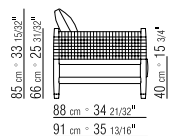

tailored detailing includes grosgrain piping that can be crafted in all the colors on the sample board

29521/29522
29523/29524

29555/29556
29557/29558

29596

29597

29598

29599