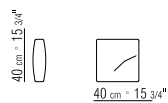

tailored detailing includes grosgrain piping that can be crafted in all the colors on the sample board

29521/29522
29523/29524

29555/29556
29557/29558

29596

29597

29598

29599