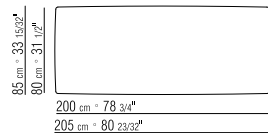

tailored detailing includes grosgrain piping that can be crafted in all the colors on the sample board

29521/29522
29523/29524

29555/29556
29557/29558

29596

29597

29598

29599