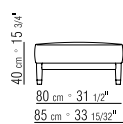

tailored detailing includes grosgrain piping that can be crafted in all the colors on the sample board

29521/29522
29523/29524

29555/29556
29557/29558

29596

29597

29598

29599