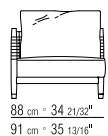

tailored detailing includes grosgrain piping that can be crafted in all the colors on the sample board

29521/29522
29523/29524

29555/29556
29557/29558

29596

29597

29598

29599