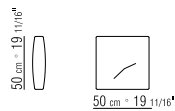

tailored detailing includes grosgrain piping that can be crafted in all the colors on the sample board

29521/29522
29523/29524

29555/29556
29557/29558

29596

29597

29598

29599