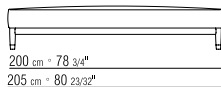

tailored detailing includes grosgrain piping that can be crafted in all the colors on the sample board

29521/29522
29523/29524

29555/29556
29557/29558

29596

29597

29598

29599