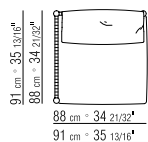

tailored detailing includes grosgrain piping that can be crafted in all the colors on the sample board

29521/29522
29523/29524

29555/29556
29557/29558

29596

29597

29598

29599