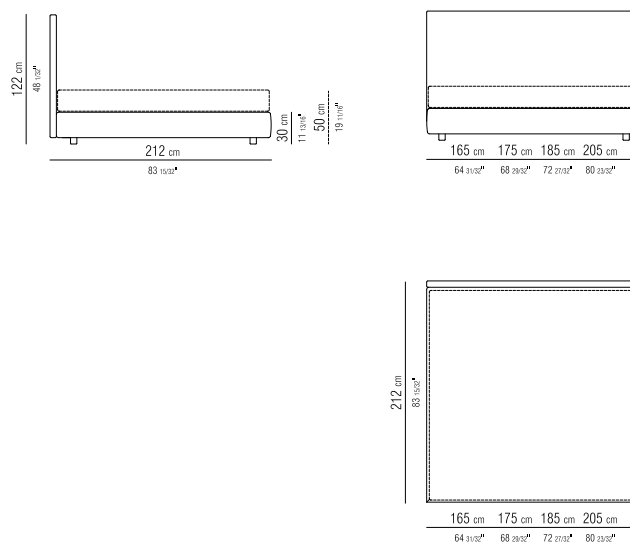

BASE CONTENITORE APRIBILE CON PIANALE A DOGHE | BASE CON PIANALE A DOGHE |
BASE FORNITA ANCHE SENZA RETE PER RETI DI DIMENSIONI COMPATIBILI
STORAGE BASE WITH PLATFORM FITTED WITH WOODEN SLATS | BASE WITH PLATFORM
FITTED WITH WOODEN SLATS | BED FRAME ONLY FOR ALTERNATIVE BASES
ROST MIT HOLZLATTEN MIT MECHANISMUS FUER BETTKASTEN | ROST MIT HOLZLATTEN |
DAS BETT WIRD OHNE LATTENROST DELIEFERT, DAMIT EIN PASSENDER
FREMDLATTENROST EINGELEGT WERDEN KANN