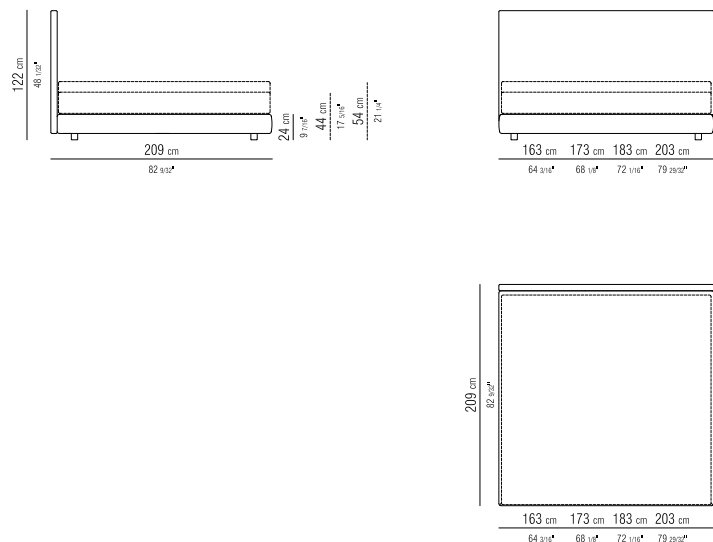

BASE RIGIDA CON PIANALE IN LEGNO
BASE IN WOOD
ROST AUS HOLZ