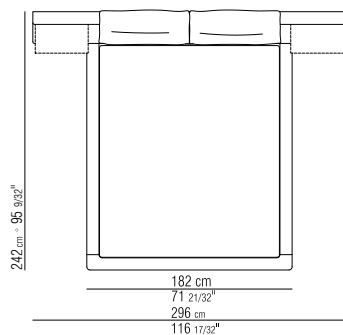

BASE CON PIANALE A DOGHE IN LEGNO FISSA O CON CONTENITORE APRIBILE | TESTATA IN METALLO RIVESTITA IN CUIO ESTERNAMENTE
BASE WITH FIXED WOOD SLATS OR UNDER MATTRESS STORAGE OPTION | HEADBOARD IN METAL WITH EXTERNAL HIDE FINISH
ROST MIT HOLZLATTEN. MIT ODER OHNE BETTKASTEN | KOPFTEIL AUS METALL. AUSSENSEITE MIT KERNLEDER BEZOGEN