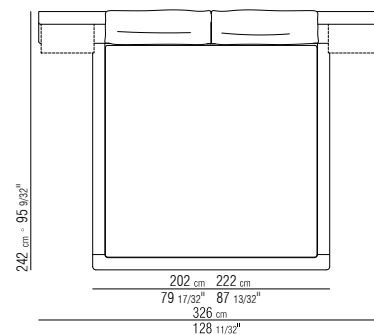

BASE CON PIANALE A DOGHE IN LEGNO FISSA O CON CONTENITORE APRIBILE | TESTATA IN METALLO RIVESTITA IN CUIO ESTERNAMENTE
BASE WITH FIXED WOOD SLATS OR UNDER MATTRESS STORAGE OPTION | HEADBOARD IN METAL WITH EXTERNAL HIDE FINISH
ROST MIT HOLZLATTEN. MIT ODER OHNE BETTKASTEN | KOPFTEIL AUS METALL. AUSSENSEITE MIT KERNLEDER BEZOGEN