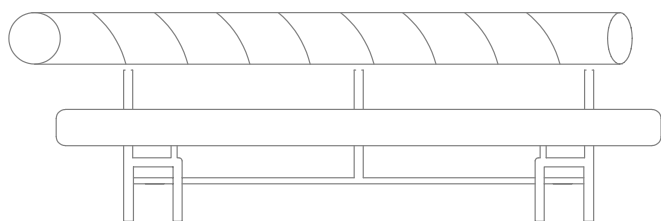

MAX | ANTONIO CITTERIO | 1983

TIPOLOGIE DIVANI/DIVANI componibili/
POUF

PRODOTTO DIVANO

STRUTTURA IN METALLO CROMATO,
SATINATO BRUNITO, CHAMPAGNE O CORMO
NERO E IMBOTTITURA IN POLIURETANO
RIVESTITO IN TESSUTO PROTETTIVO
ACCOPPIATO.

RIVESTIMENTO IN TESSUTO O PELLE

CATEGORIES SOFAS/SECTIONAL SOFAS/
OTTOMAN

PRODUCT SOFA

FRAME IN SATINED, BURNISHED,
CHROMED, BLACK CHROMED METAL
OR CHAMPAGNE WITH POLYURETHANE
PADDING COVERED WITH A PROTECTIVE
FABRIC LINING.

UPHOLSTERY FABRIC OR LEATHER COVERS.

PRODUKTARTEN SOFAS/ECKSOFAS/
HOCKER

PRODUKT SOFA

GESTELL METALLGESTELL SATINIERT,
CHROM, SCHWARZ CHROM,
BRÜNIERT, CHAMPAGNER
POLYURETHANPOLSTERUNG MIT
PASSENDEM STOFFSCHUTZBEZUG.

BEZÜGE STOFF- ODER LEDERBEZÜGE.