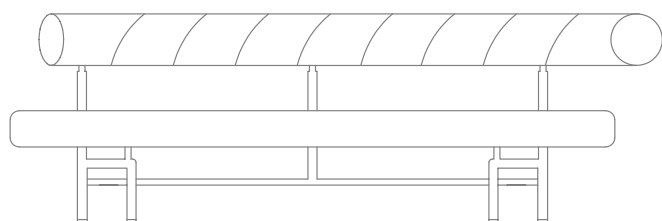

MAX | ANTONIO CITTERIO | 1983

TIPOLOGIE DIVANI/DIVANI componibili/
POUF

PRODOTTO DIVANO

STRUTTURA IN METALLO CROMATO,
SATINATO BRUNITO, CHAMPAGNE O CORMO
NERO E IMBOTTITURA IN POLIURETANO
RIVESTITO IN TESSUTO PROTETTIVO
ACCOPPIATO.

RIVESTIMENTO IN TESSUTO O PELLE

CATEGORIES SOFAS/SECTIONAL SOFAS/
OTTOMAN

PRODUCT SOFA

FRAME IN SATINED, BURNISHED,
CHROMED, BLACK CHROMED METAL
OR CHAMPAGNE WITH POLYURETHANE
PADDING COVERED WITH A PROTECTIVE
FABRIC LINING.

UPHOLSTERY FABRIC OR LEATHER COVERS.

PRODUKTARTEN SOFAS/ECKSOFAS/
HOCKER

PRODUKT SOFA

GESTELL METALLGESTELL SATINIERT,
CHROM, SCHWARZ CHROM,
BRÜNIERT, CHAMPAGNER
POLYURETHANPOLSTERUNG MIT
PASSENDEM STOFFSCHUTZBEZUG.

BEZÜGE STOFF- ODER LEDERBEZÜGE.