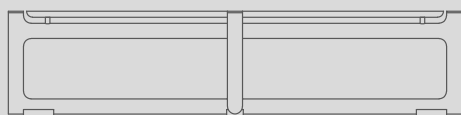

ICARO | *ROBERTO LAZZERONI* | **2016** | **2017**

TIPOLOGIE DIVANI/DIVANI componibili/
POUF - POLTRONE/POUF - TAVOLINI/
CONSOLLE - LIBRERIE/COMPLEMENTI/
CONTENITORI - LETTI

PRODOTTO TAVOLINO

STRUTTURA IN LEGNO MASSELLO DI
FRASSINO NATURALE, TINTO EBANO, TINTO
WENGÉ, TINTO MARRONE. SUPPORTO IN
METALLO BRUNITO.

PIANO IN MARMO NELLE SEGUENTI
FINITURE: CARRARA, CALACATTA ORO
LUCIDO E OPACO, NERO MARQUINIA LUCIDO,
EMPERADOR LUCIDO E OPACO,
EMPERADOR LIGHT

CATEGORIES SOFAS/SECTIONAL SOFAS/
OTTOMANS - ARMCHAIRS/OTTOMANS -
SMALL TABLES/CONSOLE - BOOKSHELVES/
FURNISHINGS/CABINETS - BEDS

PRODUCT SMALL TABLE

FRAME IN SOLID ASHWOOD NATURAL,
STAINED EBONY, STAINED WENGE, STAINED
BROWN. SUPPORT IN BURNISHED METAL.

TOP IN MARBLE WITH THE

FOLLOWING FINISHINGS:
CARRARA, GLOSSY CALACATTA ORO,
MAT CALACATTA ORO, GLOSSY MARQUINIA,
GLOSSY EMPERADOR, MAT EMPERADOR,
LIGHT EMPERADOR

PRODUKTARTEN SOFAS/ECKSOFA/ HOCKER-
SESSEL/HOCKER - COUCHTISCHE/
KONSOLEN - BÜCHERREGALE/BEIMÖBEL/
SCHRANKMÖBEL - BETTEN

PRODUKT COUCHTISCHE

GESTELL TISCH/BEISTELLTISCH
MASSIVHOLZ ESCHEN: NATUR, EBENHOLZ-,
WENGÉ-; UND BRAUN GEBEIZT.
METALGESTELL BRÜNIERT.

PLATTE IN MARMOR: CARRARA WEISS
POLIERT, NERO MARQUINIA POLIERT,
CALACATTA D'ORO (POLIERT UND MATT),
EMPERADOR BROWN (POLIERT UND MATT)
UND EMPERADOR LIGHT