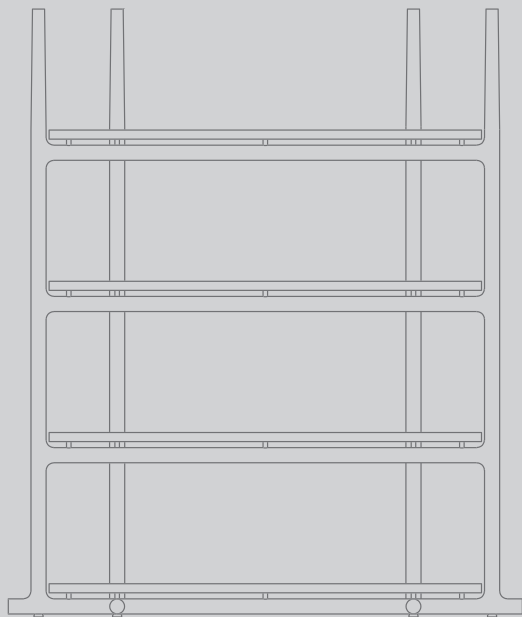

ICARO | ROBERTO LAZZERONI | 2016

STRUTTURA LEGNO MASSELLO DI FRASSINO NATURALE, TINTO EBANO, TINTO WENGE', TINTO MARRONE. SUPPORTO IN METALLO BRUNITO.

RIPIANI IN LEGNO MASSELLO RIVESTITO IN CUIO O SCAMOSCIATO NELLE SEGUENTI FINITURE: BIANCO(5007), GRIGIO(5003), TESTA DI MORO(5004), TESTA DI MORO SCURO(5013), NERO(5005), OLIVA(5006), ROSSO BULGARO(5008), SABBIA(5001), TABACCO(5015), SCAMOSCIATO TESTA DI MORO(6004), SCAMOSCIATO NERO(6005), SCAMOSCIATO OLIVA(6003), SCAMOSCIATO SABBIA(6001).

FRAME IN SOLID ASHWOOD NATURAL, STAINED EBONY, STAINED WENGE, STAINED BROWN. SUPPORT IN BURNISHED METAL.

SHELVES IN SOLID WOOD COVERED IN HIDE-LEATHER OR SUEDE IN THE FOLLOWING COLORS: WHITE(5007), GREY(5003), DARK BROWN(5004), DARK BROWN EXTRA(5013), BLACK(5005), OLIVE(5006), RUSSIAN RED(5008), SAND(5001), TOBACCO(5015), DARK BROWN SUEDE(6004), BLACK SUEDE(6005), OLIVE SUEDE(6003), SAND SUEDE(6001).

GESTELL MASSIVHOLZ ESCHEN: NATUR, EBENHOLZ-, WENGÉ-; UND BRAUN GEBEIZT: METALLGESTELL BRÜNIERT.

FACHBÖDEN MASSIVHOLZ ESCHEN MIT KERNLEDER ODER RAUHLEDER BEZOGEN, FARBEN: WEISS(5007), SCHWARZ(5005), GRAU(5003), TESTA DI MORO DUNKELBRAUN(5004), TESTA DI MORO EXTRA DUNKELBRAUN(5013), OLIVE(5006), BULGARENROT(5008), SAND(5001), TABAK(5015). RAUHLEDER: TESTA DI MORO DUNKELBRAUN(6004), SCHWARZ(6005), OLIV(6003), SAND(6001).