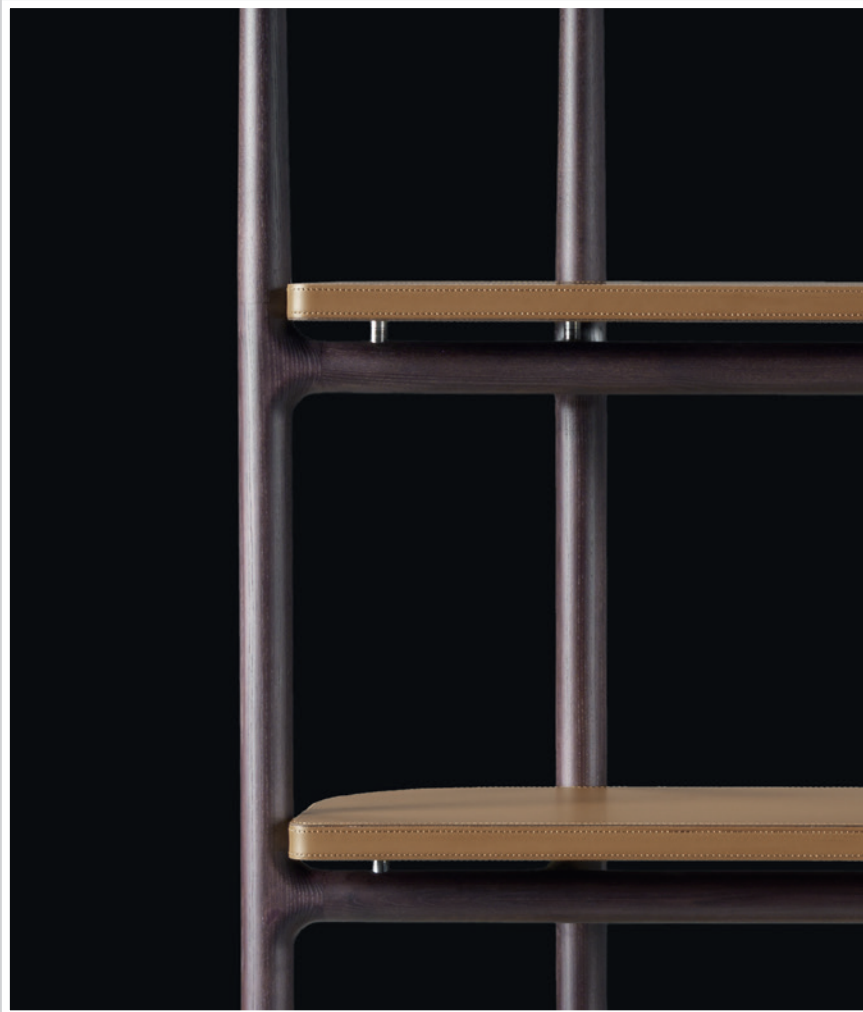

MOOD

FLEXFORM

FLEXFORM | MADE IN ITALY

ICARO *ROBERTO LAZZERONI* 2016

LIBRERIE | COMPLEMENTI | CONTENITORI BOOKSHELVES | FURNISHINGS | CABINETS

FLEXFORM Spa

Via Einaudi 23/25 20821 Meda (MB) Italy | Tel. +39 0362 3991 | Fax +39 0362 399228 | info@flexform.it | www.flexform.it

ICARO | ROBERTO LAZZERONI | 2016

STRUTTURA LEGNO MASSELLO DI FRASSINO NATURALE, TINTO EBANO, TINTO WENGE', TINTO MARRONE. SUPPORTO IN METALLO BRUNITO.

RIPIANI IN LEGNO MASSELLO RIVESTITO IN CUIO O SCAMOSCIATO NELLE SEGUENTI FINITURE: BIANCO(5007), GRIGIO(5003), TESTA DI MORO(5004), TESTA DI MORO SCURO(5013), NERO(5005), OLIVA(5006), ROSSO BULGARO(5008), SABBIA(5001), TABACCO(5015), SCAMOSCIATO TESTA DI MORO(6004), SCAMOSCIATO NERO(6005), SCAMOSCIATO OLIVA(6003), SCAMOSCIATO SABBIA(6001).

FRAME IN SOLID ASHWOOD NATURAL, STAINED EBONY, STAINED WENGE, STAINED BROWN. SUPPORT IN BURNISHED METAL.

SHELVES IN SOLID WOOD COVERED IN HIDE-LEATHER OR SUEDE IN THE FOLLOWING COLORS: WHITE(5007), GREY(5003), DARK BROWN(5004), DARK BROWN EXTRA(5013), BLACK(5005), OLIVE(5006), RUSSIAN RED(5008), SAND(5001), TOBACCO(5015), DARK BROWN SUEDE(6004), BLACK SUEDE(6005), OLIVE SUEDE(6003), SAND SUEDE(6001).

GESTELL MASSIVHOLZ ESCHEN: NATUR, EBENHOLZ-, WENGÉ-; UND BRAUN GEBEIZT: METALLGESTELL BRÜNIERT.

FACHBÖDEN MASSIVHOLZ ESCHEN MIT KERNLEDER ODER RAUHLEDER BEZOGEN, FARBEN: WEISS(5007), SCHWARZ(5005), GRAU(5003), TESTA DI MORO DUNKELBRAUN(5004), TESTA DI MORO EXTRA DUNKELBRAUN(5013), OLIVE(5006), BULGARENROT(5008), SAND(5001), TABAK(5015). RAUHLEDER: TESTA DI MORO DUNKELBRAUN(6004), SCHWARZ(6005), OLIV(6003), SAND(6001).