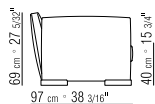

COD 1M703

COD 1M704