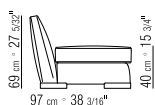

COD 1M706

COD 1M708