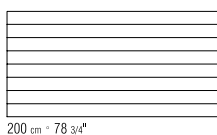

14XK7

14XK8

14XL3

14XL5

14XL0

14XL2