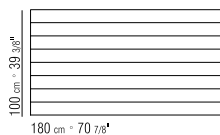

TABLE TOPS 180X100-200X100-240X100-300X100 IN SOLID IROKO WOOD WITH NATURAL FINISH, STAINED GREY, OR LACQUERED WHITE FINISH, WITH STAINLESS STEEL 316 SUPPORT BARS

**FEET** IN THERMOPLASTIC MATERIAL

**COVER** IN WATER-REPELLENT MATERIAL.

THE COVER IS UPON REQUEST, WITH UPCHARGE

14XK3

14XK5

14XK0

14XK2

14XK7

14XK8

14XL3