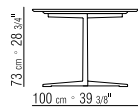

14XK7

14XK8

14XL3

14XL5

14XL0

14XL2