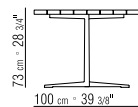

TABLE TOPS 180X100-200X100-240X100-300X100 IN SOLID IROKO WOOD WITH NATURAL FINISH, STAINED GREY, OR LACQUERED WHITE FINISH, WITH STAINLESS STEEL 316 SUPPORT BARS

**FEET** IN THERMOPLASTIC MATERIAL

**COVER** IN WATER-REPELLENT MATERIAL.

THE COVER IS UPON REQUEST, WITH UPCHARGE

14XK3

14XK5

14XK0

14XK2

14XK7

14XK8

14XL3