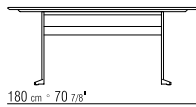

14XK7

14XK8

14XL3

14XL5

14XL0

14XL2