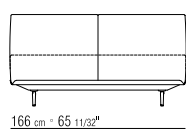

CATEGORIES SIDE TABLES/COFFEE TABLES - BEDS **PRODUCT** BED **BASE** METAL COVERED WITH PROTECTIVE LINING AND SHEET METAL CORE COVERED IN HIDE LEATHER: WHITE (5007), RUSSIAN RED (5008), OLIVE (5006), BLACK (5005), DARK BROWN (5004), DARK BROWN EXTRA (5013), GREY (5003), SAND (5001) AND TOBACCO (5015) **WOODEN BASE** WITH POLYURETHANE PADDING COVERED WITH A PROTECTIVE FABRIC LINING **HEADBOARD** IN METAL WITH POLYURETHANE FOAM AND STERILIZED GOOSE DOWN (ASSOPIUMA CERTIFIED, GOLD LABEL) PADDING, COVERED WITH A PROTECTIVE LAMINATED FABRIC **FEET** IN SATINED, CHROMED, BLACK CHROMED, BURNISHED OR CHAMPAGNE METAL. RESTS ON PADS MADE OF THERMOPLASTIC MATERIAL **UPHOLSTERY** IS REMOVABLE IN BOTH THE FABRIC AND LEATHER VERSIONS

235M1

235M2

235M3

166 cm - 65 11/32"

176 cm - 69 9/32"

186 cm - 73 7/32"

235M5

235M6

235M8

206 cm - 81 3/32"

159 cm - 62 19/32"

199 cm - 78 11/32"