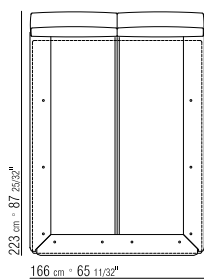

CATEGORIES SIDE TABLES/COFFEE TABLES - BEDS **PRODUCT** BED **BASE** METAL COVERED WITH PROTECTIVE LINING AND SHEET METAL CORE COVERED IN HIDE LEATHER: WHITE (5007), RUSSIAN RED (5008), OLIVE (5006), BLACK (5005), DARK BROWN (5004), DARK BROWN EXTRA (5013), GREY (5003), SAND (5001) AND TOBACCO (5015) **WOODEN BASE** WITH POLYURETHANE PADDING COVERED WITH A PROTECTIVE FABRIC LINING **HEADBOARD** IN METAL WITH POLYURETHANE FOAM AND STERILIZED GOOSE DOWN (ASSOPIUMA CERTIFIED, GOLD LABEL) PADDING, COVERED WITH A PROTECTIVE LAMINATED FABRIC **FEET** IN SATINED, CHROMED, BLACK CHROMED, BURNISHED OR CHAMPAGNE METAL. RESTS ON PADS MADE OF THERMOPLASTIC MATERIAL **UPHOLSTERY** IS REMOVABLE IN BOTH THE FABRIC AND LEATHER VERSIONS

235M1

235M2

235M3

166 cm - 65 11/32"

176 cm - 69 9/32"

186 cm - 73 7/32"

235M5

235M6

235M8

206 cm - 81 3/32"

159 cm - 62 19/32"

199 cm - 78 11/32"