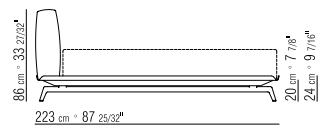

CATEGORIES SIDE TABLES/COFFEE TABLES - BEDS **PRODUCT** BED **BASE** METAL COVERED WITH PROTECTIVE LINING AND SHEET METAL CORE COVERED IN HIDE LEATHER: WHITE (5007), RUSSIAN RED (5008), OLIVE (5006), BLACK (5005), DARK BROWN (5004), DARK BROWN EXTRA (5013), GREY (5003), SAND (5001) AND TOBACCO (5015) **WOODEN BASE** WITH POLYURETHANE PADDING COVERED WITH A PROTECTIVE FABRIC LINING **HEADBOARD** IN METAL WITH POLYURETHANE FOAM AND STERILIZED GOOSE DOWN (ASSOPIUMA CERTIFIED, GOLD LABEL) PADDING, COVERED WITH A PROTECTIVE LAMINATED FABRIC **FEET** IN SATINED, CHROMED, BLACK CHROMED, BURNISHED OR CHAMPAGNE METAL. RESTS ON PADS MADE OF THERMOPLASTIC MATERIAL **UPHOLSTERY** IS REMOVABLE IN BOTH THE FABRIC AND LEATHER VERSIONS

235M1

235M2

235M3

166 cm - 65 11/32"

176 cm - 69 9/32"

186 cm - 73 7/32"

235M5

235M6

235M8

206 cm - 81 3/32"

159 cm - 62 19/32"

199 cm - 78 11/32"