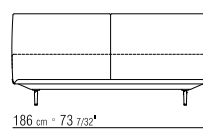

CATEGORIES SIDE TABLES/COFFEE TABLES - BEDS **PRODUCT** BED **BASE** METAL COVERED WITH PROTECTIVE LINING AND SHEET METAL CORE COVERED IN HIDE LEATHER: WHITE (5007), RUSSIAN RED (5008), OLIVE (5006), BLACK (5005), DARK BROWN (5004), DARK BROWN EXTRA (5013), GREY (5003), SAND (5001) AND TOBACCO (5015) **WOODEN BASE** WITH POLYURETHANE PADDING COVERED WITH A PROTECTIVE FABRIC LINING **HEADBOARD** IN METAL WITH POLYURETHANE FOAM AND STERILIZED GOOSE DOWN (ASSOPIUMA CERTIFIED, GOLD LABEL) PADDING, COVERED WITH A PROTECTIVE LAMINATED FABRIC **FEET** IN SATINED, CHROMED, BLACK CHROMED, BURNISHED OR CHAMPAGNE METAL. RESTS ON PADS MADE OF THERMOPLASTIC MATERIAL **UPHOLSTERY** IS REMOVABLE IN BOTH THE FABRIC AND LEATHER VERSIONS

235M1

235M2

235M3

166 cm - 65 11/32"

176 cm - 69 9/32"

186 cm - 73 7/32"

235M5

235M6

235M8

206 cm - 81 3/32"

159 cm - 62 19/32"

199 cm - 78 11/32"