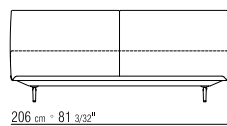

CATEGORIES SIDE TABLES/COFFEE TABLES - BEDS **PRODUCT** BED **BASE** METAL COVERED WITH PROTECTIVE LINING AND SHEET METAL CORE COVERED IN HIDE LEATHER: WHITE (5007), RUSSIAN RED (5008), OLIVE (5006), BLACK (5005), DARK BROWN (5004), DARK BROWN EXTRA (5013), GREY (5003), SAND (5001) AND TOBACCO (5015) **WOODEN BASE** WITH POLYURETHANE PADDING COVERED WITH A PROTECTIVE FABRIC LINING **HEADBOARD** IN METAL WITH POLYURETHANE FOAM AND STERILIZED GOOSE DOWN (ASSOPIUMA CERTIFIED, GOLD LABEL) PADDING, COVERED WITH A PROTECTIVE LAMINATED FABRIC **FEET** IN SATINED, CHROMED, BLACK CHROMED, BURNISHED OR CHAMPAGNE METAL. RESTS ON PADS MADE OF THERMOPLASTIC MATERIAL **UPHOLSTERY** IS REMOVABLE IN BOTH THE FABRIC AND LEATHER VERSIONS

235M1

235M2

235M3

166 cm - 65 11/32"

176 cm - 69 9/32"

186 cm - 73 7/32"

235M5

235M6

235M8

206 cm - 81 3/32"

159 cm - 62 19/32"

199 cm - 78 11/32"