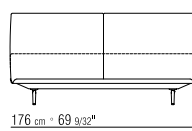

CATEGORIES SIDE TABLES/COFFEE TABLES - BEDS **PRODUCT** BED **BASE** METAL COVERED WITH PROTECTIVE LINING AND SHEET METAL CORE COVERED IN HIDE LEATHER: WHITE (5007), RUSSIAN RED (5008), OLIVE (5006), BLACK (5005), DARK BROWN (5004), DARK BROWN EXTRA (5013), GREY (5003), SAND (5001) AND TOBACCO (5015) **WOODEN BASE** WITH POLYURETHANE PADDING COVERED WITH A PROTECTIVE FABRIC LINING **HEADBOARD** IN METAL WITH POLYURETHANE FOAM AND STERILIZED GOOSE DOWN (ASSOPIUMA CERTIFIED, GOLD LABEL) PADDING, COVERED WITH A PROTECTIVE LAMINATED FABRIC **FEET** IN SATINED, CHROMED, BLACK CHROMED, BURNISHED OR CHAMPAGNE METAL. RESTS ON PADS MADE OF THERMOPLASTIC MATERIAL **UPHOLSTERY** IS REMOVABLE IN BOTH THE FABRIC AND LEATHER VERSIONS

235M1

235M2

235M3

166 cm - 65 11/32"

176 cm - 69 9/32"

186 cm - 73 7/32"

235M5

235M6

235M8

206 cm - 81 3/32"

159 cm - 62 19/32"

199 cm - 78 11/32"