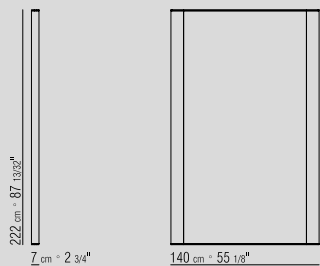

BASE AND TOP IN METAL WITH CHROME, SATIN, BURNISHED, BLACK CHROME, BRONZE 457 OR CHAMPAGNE FINISH.

1LV60

140 cm = 55 1/8"