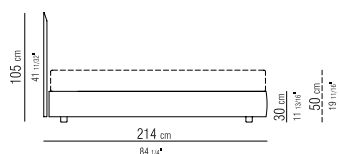

BASE CONTENITORE APRIBILE CON PIANALE A DOGHE | BASE CON PIANALE A DOGHE |
BASE FORNITA ANCHE SENZA RETE PER RETI DI DIMENSIONI COMPATIBILI
STORAGE BASE WITH PLATFORM FITTED WITH WOODEN SLATS | BASE WITH PLATFORM
FITTED WITH WOODEN SLATS | BED FRAME ONLY FOR ALTERNATIVE BASES
ROST MIT HOLZLATTEN MIT MECHANISMUS FUER BETTKASTEN | ROST MIT HOLZLATTEN |
DAS BETT WIRD OHNE LATTENROST GELIEFERT, DAMIT EIN PASSENDER
FREMDLATTENROST EINGELEGT WERDEN KANN
QUEEN | KING SIZE