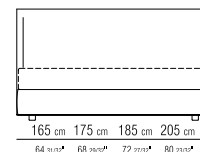

BASE CONTENITORE APRIBILE CON PIANALE A DOGHE | BASE CON PIANALE A DOGHE |
BASE FORNITA ANCHE SENZA RETE PER RETI DI DIMENSIONI COMPATIBILI
STORAGE BASE WITH PLATFORM FITTED WITH WOODEN SLATS | BASE WITH PLATFORM
FITTED WITH WOODEN SLATS | BED FRAME ONLY FOR ALTERNATIVE BASES
ROST MIT HOLZLATTEN MIT MECHANISMUS FUER BETTKASTEN | ROST MIT HOLZLATTEN |
DAS BETT WIRD OHNE LATTENROST GELIEFERT, DAMIT EIN PASSENDER
FREMDLATTENROST EINGELEGT WERDEN KANN