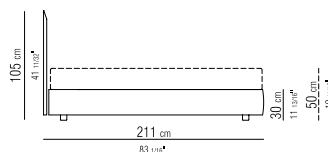

BASE CONTENITORE APRIBILE CON PIANALE A DOGHE | BASE CON PIANALE A DOGHE |
BASE FORNITA ANCHE SENZA RETE PER RETI DI DIMENSIONI COMPATIBILI
STORAGE BASE WITH PLATFORM FITTED WITH WOODEN SLATS | BASE WITH PLATFORM
FITTED WITH WOODEN SLATS | BED FRAME ONLY FOR ALTERNATIVE BASES
ROST MIT HOLZLATTEN MIT MECHANISMUS FUER BETTKASTEN | ROST MIT HOLZLATTEN |
DAS BETT WIRD OHNE LATTENROST GELIEFERT, DAMIT EIN PASSENDER
FREMDLATTENROST EINGELEGT WERDEN KANN