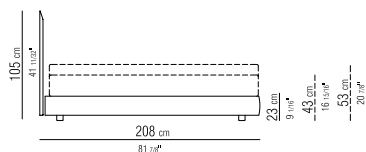

BASE RIGIDA CON PIANALE IN LEGNO
BASE IN WOOD
ROST AUS HOLZ