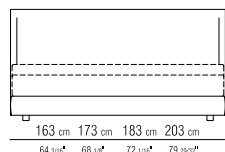

BASE RIGIDA CON PIANALE IN LEGNO
BASE IN WOOD
ROST AUS HOLZ