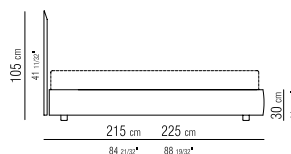

BASE FORNITA SENZA RETE CON POSSIBILITÀ DI INSERIRE RETI DI DIMENSIONI COMPATIBILI
BED FRAME ONLY APT TO ACCOMMODATE ALTERNATIVE BASES
DAS BETT WIRD OHNE LATTENROST GELIEFERT, DAMIT EIN PASSENDER
FREMDLATTENROST EINGELEGT WERDEN KANN