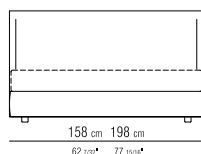

BASE CONTENITORE APRIBILE CON PIANALE A DOGHE | BASE CON PIANALE A DOGHE |
BASE FORNITA ANCHE SENZA RETE PER RETI DI DIMENSIONI COMPATIBILI
STORAGE BASE WITH PLATFORM FITTED WITH WOODEN SLATS | BASE WITH PLATFORM
FITTED WITH WOODEN SLATS | BED FRAME ONLY FOR ALTERNATIVE BASES
ROST MIT HOLZLATTEN MIT MECHANISMUS FUER BETTKASTEN | ROST MIT HOLZLATTEN |
DAS BETT WIRD OHNE LATTENROST GELIEFERT, DAMIT EIN PASSENDER
FREMDLATTENROST EINGELEGT WERDEN KANN
QUEEN | KING SIZE