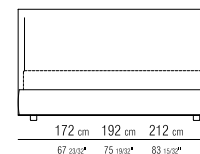

BASE FORNITA SENZA RETE CON POSSIBILITÀ DI INSERIRE RETI DI DIMENSIONI COMPATIBILI
BED FRAME ONLY APT TO ACCOMMODATE ALTERNATIVE BASES
DAS BETT WIRD OHNE LATTENROST GELIEFERT, DAMIT EIN PASSENDER
FREMDLATTENROST EINGELEGT WERDEN KANN