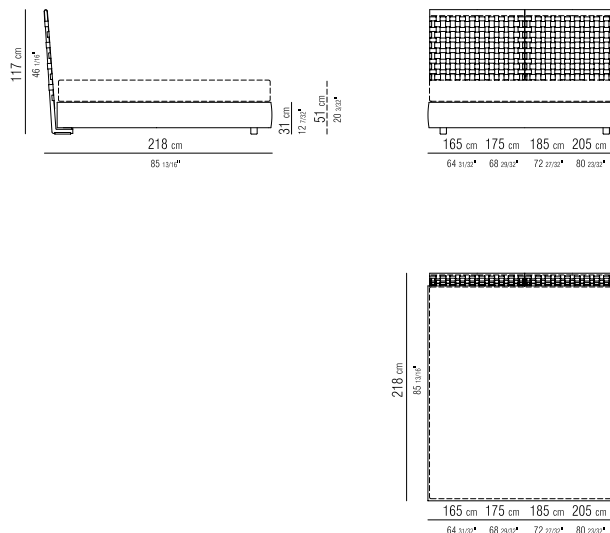

BASE CONTENITORE APRIBILE CON PIANALE A DOGHE | BASE CON PIANALE A DOGHE |
BASE FORNITA ANCHE SENZA RETE PER RETI DI DIMENSIONI COMPATIBILI
STORAGE BASE WITH PLATFORM FITTED WITH WOODEN SLATS | BASE WITH PLATFORM
FITTED WITH WOODEN SLATS | BED FRAME ONLY FOR ALTERNATIVE BASES
ROST MIT HOLZLATTEN MIT MECHANISMUS FUER BETTKASTEN | ROST MIT HOLZLATTEN |
DAS BETT WIRD OHNE LATTENROST GELIEFERT, DAMIT EIN PASSENDER
FREMDLATTENROST EINGELEGT WERDEN KANN