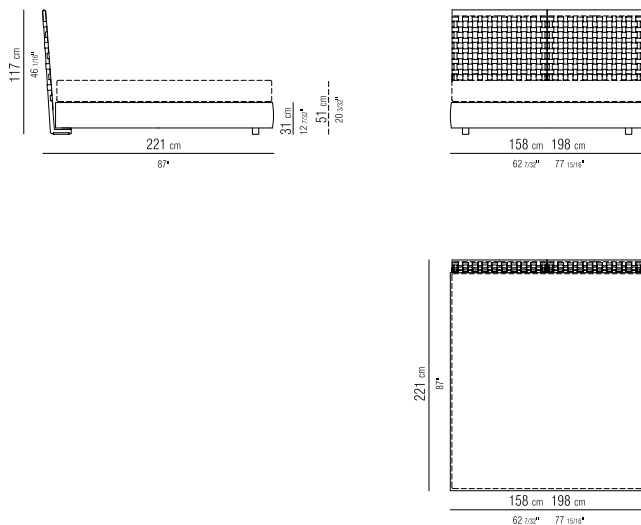

BASE CONTENITORE APRIBILE CON PIANALE A DOGHE | BASE CON PIANALE A DOGHE |
BASE FORNITA ANCHE SENZA RETE PER RETI DI DIMENSIONI COMPATIBILI
STORAGE BASE WITH PLATFORM FITTED WITH WOODEN SLATS | BASE WITH PLATFORM
FITTED WITH WOODEN SLATS | BED FRAME ONLY FOR ALTERNATIVE BASES
ROST MIT HOLZLATTEN MIT MECHANISMUS FUER BETTKASTEN | ROST MIT HOLZLATTEN |
DAS BETT WIRD OHNE LATTENROST GELIEFERT, DAMIT EIN PASSENDER
FREMDLATTENROST EINGELEGT WERDEN KANN
QUEEN | KING SIZE