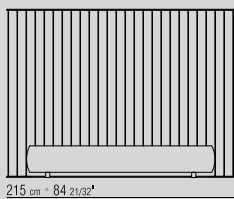

**PLATFORM** WITH WOODEN SLATS

**MATTRESS** DIM. 160X200CM/ 170X200CM/ 180X200CM/ 200X200CM.

**HEADBOARD** UPHOLSTERY NOT REMOVABLE FABRIC OR LEATHER COVERS

1LPL1

1LPL2

1LPL3

1LPL5

1LPN1