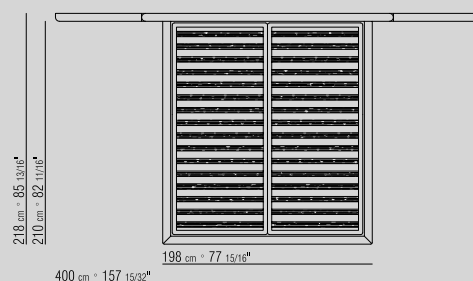

**PLATFORM** WITH WOODEN SLATS

**MATTRESS** DIM. 160X200CM/ 170X200CM/ 180X200CM/ 200X200CM.

**HEADBOARD** UPHOLSTERY NOT REMOVABLE FABRIC OR LEATHER COVERS

1LPL1

1LPL2

1LPL3

1LPL5

1LPN1