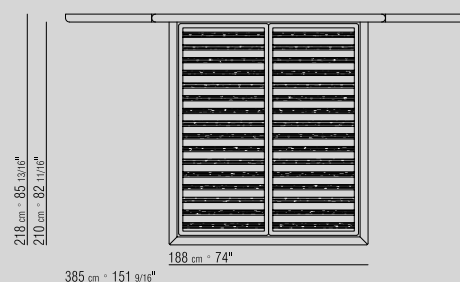

**PLATFORM** WITH WOODEN SLATS

**MATTRESS** DIM. 160X200CM/ 170X200CM/ 180X200CM/ 200X200CM.

**HEADBOARD** UPHOLSTERY NOT REMOVABLE FABRIC OR LEATHER COVERS

1LPL1

1LPL2

1LPL3

1LPL5

1LPN1