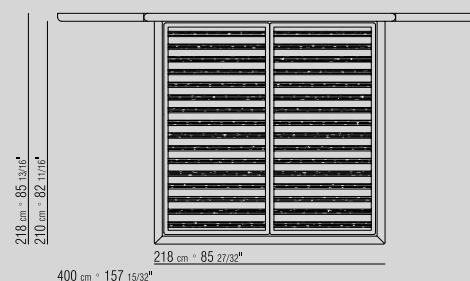

**PLATFORM** WITH WOODEN SLATS

**MATTRESS** DIM. 160X200CM/ 170X200CM/ 180X200CM/ 200X200CM.

**HEADBOARD** UPHOLSTERY NOT REMOVABLE FABRIC OR LEATHER COVERS

1LPL1

1LPL2

1LPL3

1LPL5

1LPN1