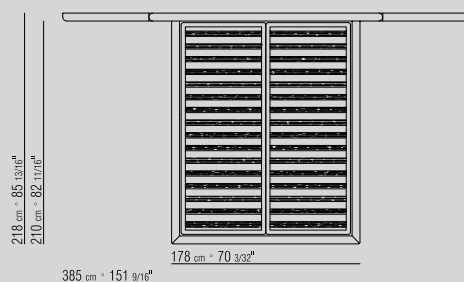

**PLATFORM** WITH WOODEN SLATS

**MATTRESS** DIM. 160X200CM/ 170X200CM/ 180X200CM/ 200X200CM.

**HEADBOARD** UPHOLSTERY NOT REMOVABLE FABRIC OR LEATHER COVERS

1LPL1

1LPL2

1LPL3

1LPL5

1LPN1