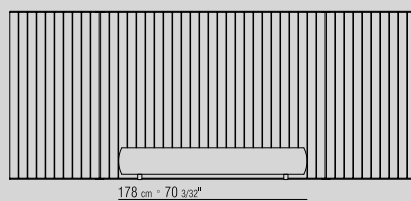

**PLATFORM** WITH WOODEN SLATS

**MATTRESS** DIM. 160X200CM/ 170X200CM/ 180X200CM/ 200X200CM.

**HEADBOARD** UPHOLSTERY NOT REMOVABLE FABRIC OR LEATHER COVERS

1LPL1

1LPL2

1LPL3

1LPL5

1LPN1