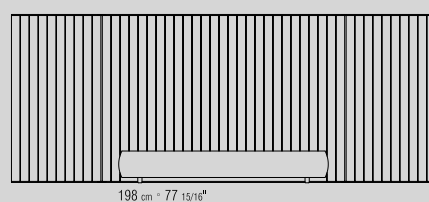

**PLATFORM** WITH WOODEN SLATS

**MATTRESS** DIM. 160X200CM/ 170X200CM/ 180X200CM/ 200X200CM.

**HEADBOARD** UPHOLSTERY NOT REMOVABLE FABRIC OR LEATHER COVERS

1LPL1

1LPL2

1LPL3

1LPL5

1LPN1