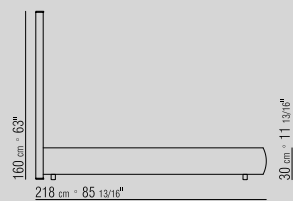

**PLATFORM** WITH WOODEN SLATS

**MATTRESS** DIM. 160X200CM/ 170X200CM/ 180X200CM/ 200X200CM.

**HEADBOARD** UPHOLSTERY NOT REMOVABLE FABRIC OR LEATHER COVERS

1LPL1

1LPL2

1LPL3

1LPL5

1LPN1