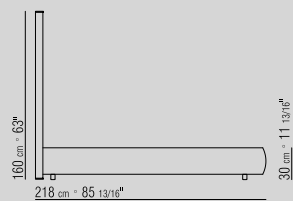

**PLATFORM** WITH WOODEN SLATS

**MATTRESS** DIM. 160X200CM/ 170X200CM/ 180X200CM/ 200X200CM.

**HEADBOARD** UPHOLSTERY NOT REMOVABLE FABRIC OR LEATHER COVERS

1LPL1

1LPL2

1LPL3

1LPL5

1LPN1