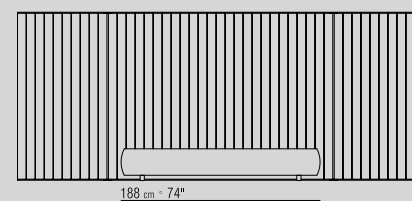

**PLATFORM** WITH WOODEN SLATS

**MATTRESS** DIM. 160X200CM/ 170X200CM/ 180X200CM/ 200X200CM.

**HEADBOARD** UPHOLSTERY NOT REMOVABLE FABRIC OR LEATHER COVERS

1LPL1

1LPL2

1LPL3

1LPL5

1LPN1