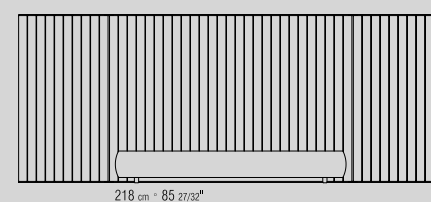

**PLATFORM** WITH WOODEN SLATS

**MATTRESS** DIM. 160X200CM/ 170X200CM/ 180X200CM/ 200X200CM.

**HEADBOARD** UPHOLSTERY NOT REMOVABLE FABRIC OR LEATHER COVERS

1LPL1

1LPL2

1LPL3

1LPL5

1LPN1