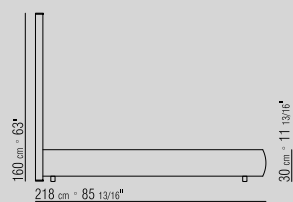

**PLATFORM** WITH WOODEN SLATS

**MATTRESS** DIM. 160X200CM/ 170X200CM/ 180X200CM/ 200X200CM.

**HEADBOARD** UPHOLSTERY NOT REMOVABLE FABRIC OR LEATHER COVERS

1LPL1

1LPL2

1LPL3

1LPL5

1LPN1