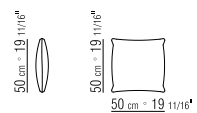

251C2

251M6

251C1

251M8