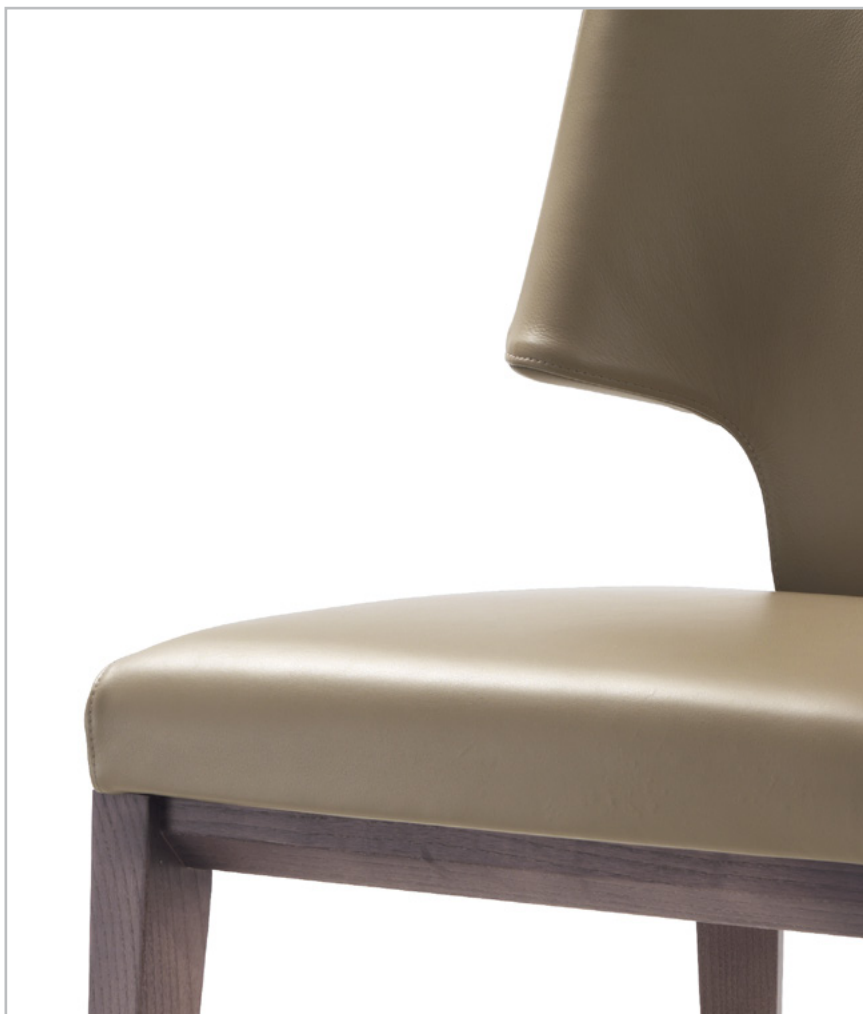

# FLEXFORM

MADE IN ITALY

> MOOD COLLECTION

**ALINE** *ROBERTO LAZZERONI* 2011

POLTRONCINE | SEDIE | SGABELLI SMALL ARMCHAIRS | CHAIRS | STOOLS

---

**FLEXFORM** Spa

Via Einaudi 23/25 20821 Meda (MB) Italy | Tel. +39 0362 3991 | Fax +39 0362 399228 | [info@flexform.it](mailto:info@flexform.it) | [www.flexform.it](http://www.flexform.it)

---

**ALINE** | *ROBERTO LAZZERONI* | **2011**

**TIPOLOGIE** POLTRONCINE/SEDIE/SGABELLI **PRODOTTO** SEDIA  
**STRUTTURA** IN LEGNO MASSELLO FRASSINO NATURALE, TINTO WENGÉ, TINTO EBANO E TINTO MARRONE **SEDUTA** IN LEGNO CON IMBOTTITURA IN POLIURETANO RIVESTITO IN TESSUTO PROTETTIVO ACCOPPIATO **SCHIENALE** IN METALLO CON IMBOTTITURA IN POLIURETANO RIVESTITO IN TESSUTO PROTETTIVO ACCOPPIATO **RIVESTIMENTO** IN TESSUTO O PELLE NON SFODERABILI

**CATEGORIES** SMALL ARMCHAIRS/CHAIRS/STOOLS **PRODUCT** CHAIR  
**FRAME** IN SOLID WOOD ASHWOOD NATURAL, STAINED WENGÉ, STAINED EBONY OR STAINED BROWN **SEAT FRAME** IN WOOD WITH POLYURETHANE PADDING COVERED WITH PROTECTIVE FABRIC LINING **BACKREST** IN METAL WITH POLYURETHANE PADDING COVERED WITH PROTECTIVE FABRIC LINING **UPHOLSTERY** NOT REMOVABLE FABRIC OR LEATHER COVERS